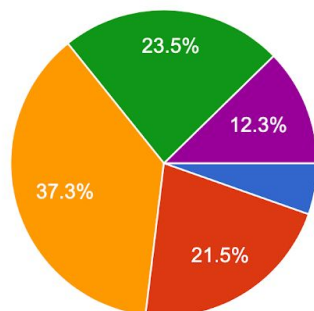

261 responses

I believe my academic needs are supported.

260 responses

- Strongly Agree
- Agree
- Neutral
- Disagree
- Strongly Disagree

I believe my social / emotional needs are supported.

261 responses

- Strongly Agree
- Agree
- Neutral
- Disagree
- Strongly Disagree

I rate my overall experience as:

260 responses

- Excellent
- Very Good
- Good
- Fair
- Needs Improvement