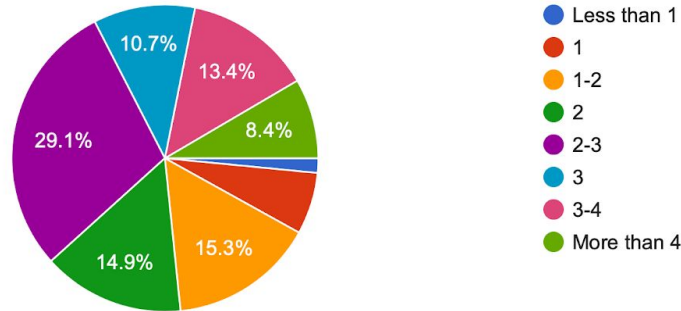

Approximately how many hours a day do you spend on homework following the day's schedule?

261 responses