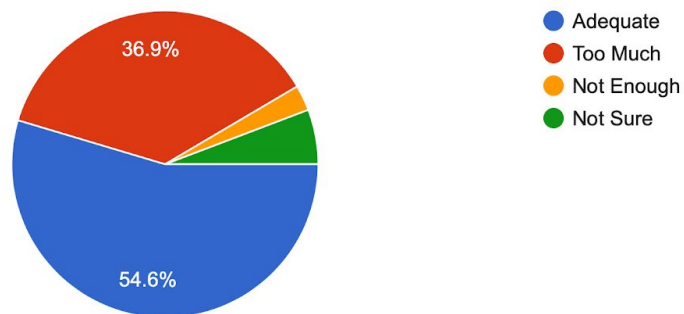

The amount of time I have to spend each day on academic work is:

260 responses