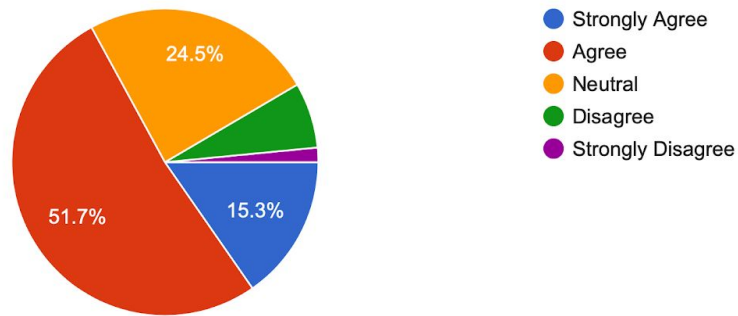

9-12 DISTANCE LEARNING STUDENT SURVEY RESULTS APRIL 22, 2020

262 responses

My teachers provide satisfactory and meaningful academic experiences.

261 responses

The amount of time I have to spend each day on academic work is: