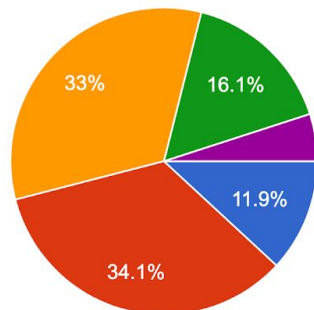

261 responses

I believe my academic needs are supported.

260 responses

- Strongly Agree
- Agree
- Neutral
- Disagree
- Strongly Disagree

I believe my social / emotional needs are supported.

261 responses

- Strongly Agree
- Agree
- Neutral
- Disagree
- Strongly Disagree

I rate my overall experience as:

260 responses

- Excellent
- Very Good
- Good
- Fair
- Needs Improvement