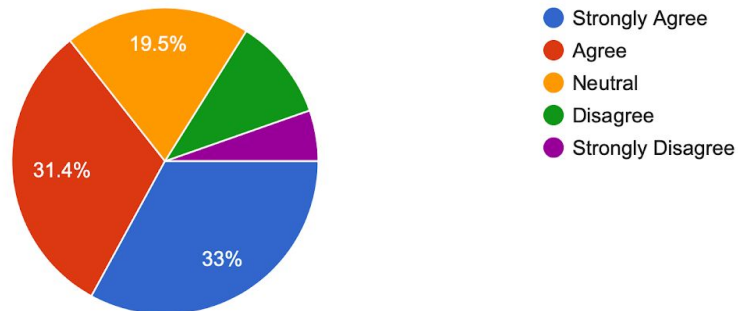

Moving from the Virtual Office Hours to a period by period approach is a positive change.

261 responses